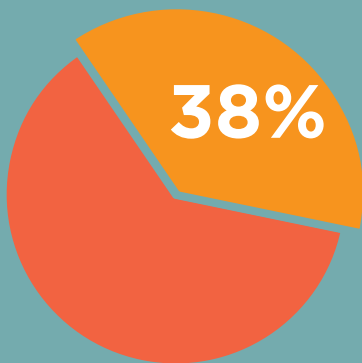

FIRST TIME IN HOMELESS ACCOMMODATION

2015

NEVER USED
HOMELESS
ACCOMMODATION
BEFORE